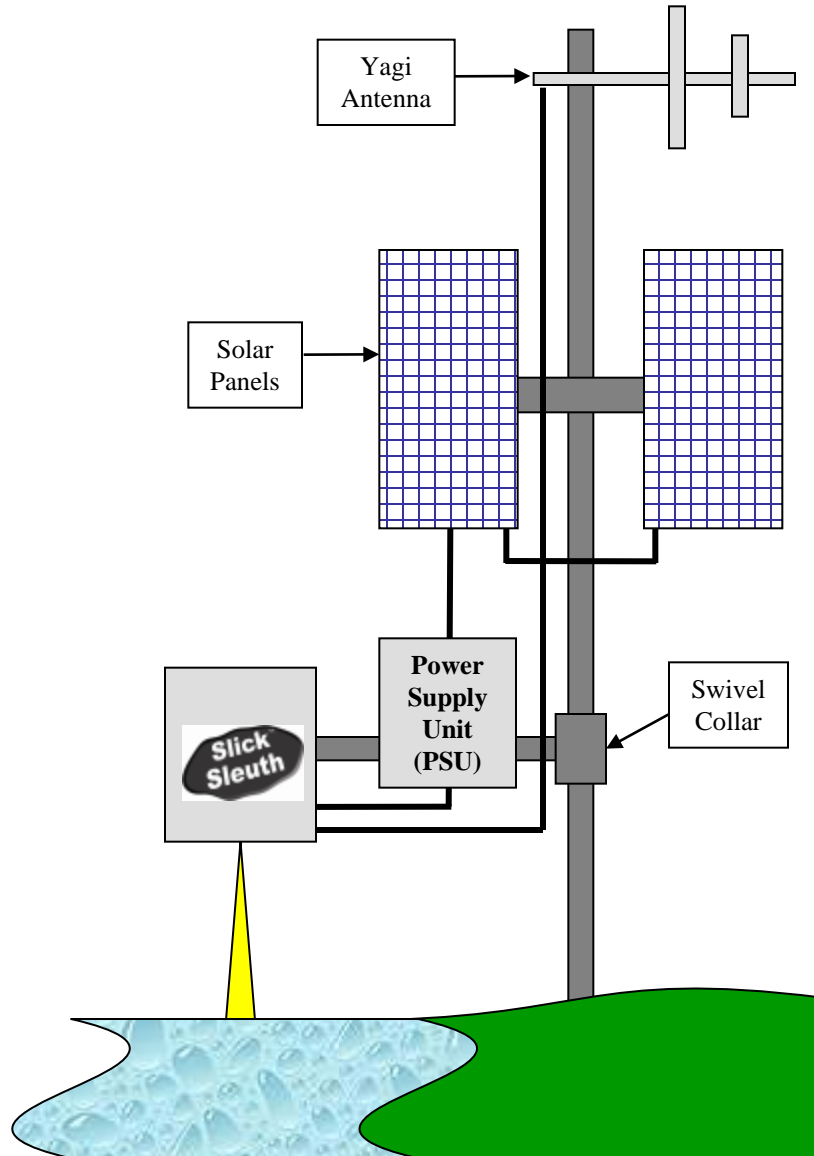

# APPLICATION NOTE PILE MOUNT INSTALLATION (CONCEPT)

SLICK SLEUTH  
WITH  
SOLAR POWER SOURCE &  
WIRELESS TELEMETRY